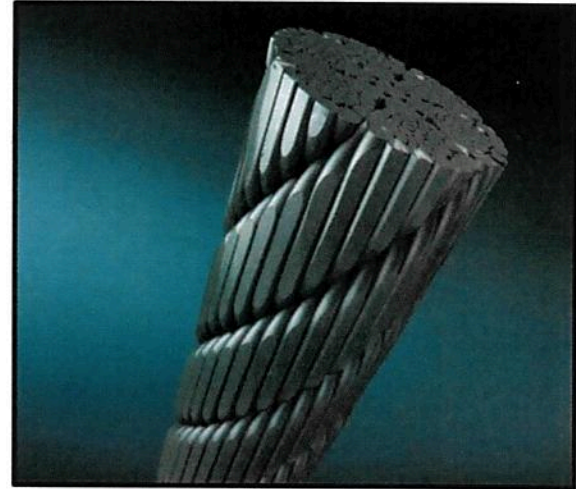

DURAFLEX™
HIGH PERFORMANCE
ROPES

CERTIFIED WIRE ROPE & TESTING INC.

1106-4th Street, Nisku AB T9E 8J2
PH: 780-955-9395 FAX: 780-955-9394
TOLL FREE: 1-866-955-9395
www.certifiedwirerope.com

NEW

6 X 36 DURAFLEX SWAGED WINCHLINE

Rope Benefits:

- Unequaled resistance to crushing and abrasion resistance
- High breaking strength
- Superior spooling
- Excellent durability

Doug Musey Collection

6x36 IWRC Duraflex *SWAGED*

6x36 IWRC Duraflex Regular